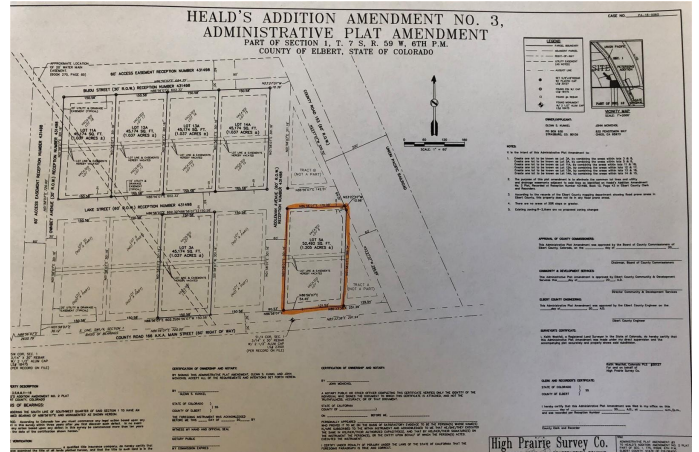

\$29,900 - 38451 County Road 166, Agate

MLS® #7081539 Listing Office HomeSmart Realty Group of Colorado

\$29,900

Bedroom, Bathroom, 52,492 sqft
Land on 1 Acres

AGATE, Agate, CO

1.205 acre residential lot ready to be built on.
City water, phone and power all run to the property. Easy access to I-70. Come enjoy small town living. 6 lots available. Don't delay.

Listing Courtesy of HomeSmart Realty Group of Colorado

Essential Information

MLS® #	7081539
Price	\$29,900
Square Footage	52,492
Acres	1.21
Type	Land
Sub-Type	Land
Status	Active
Features	Corner Lot

Community Information

Address	38451 County Road 166
Subdivision	AGATE
City	Agate
County	Elbert
State	CO
Zip Code	80101

Exterior

Lot Description	52492.00
-----------------	----------

School Information

District Agate 300

Additional Information